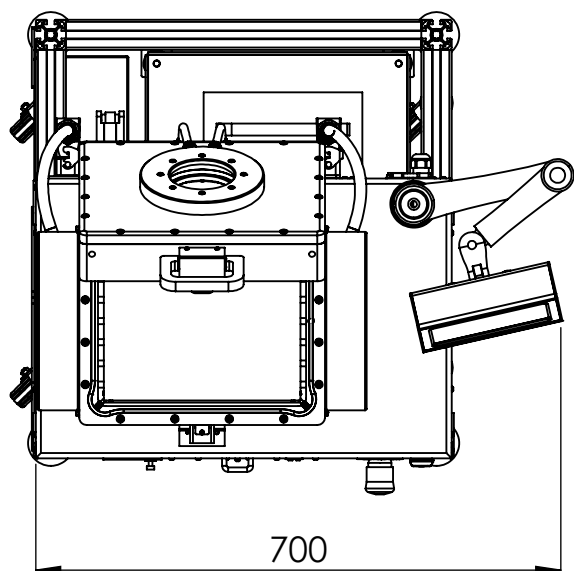

# VSU28 on Rack - Layout

(with water chiller and vacuum pump)

height up to 1900mm with  
3-color signal light