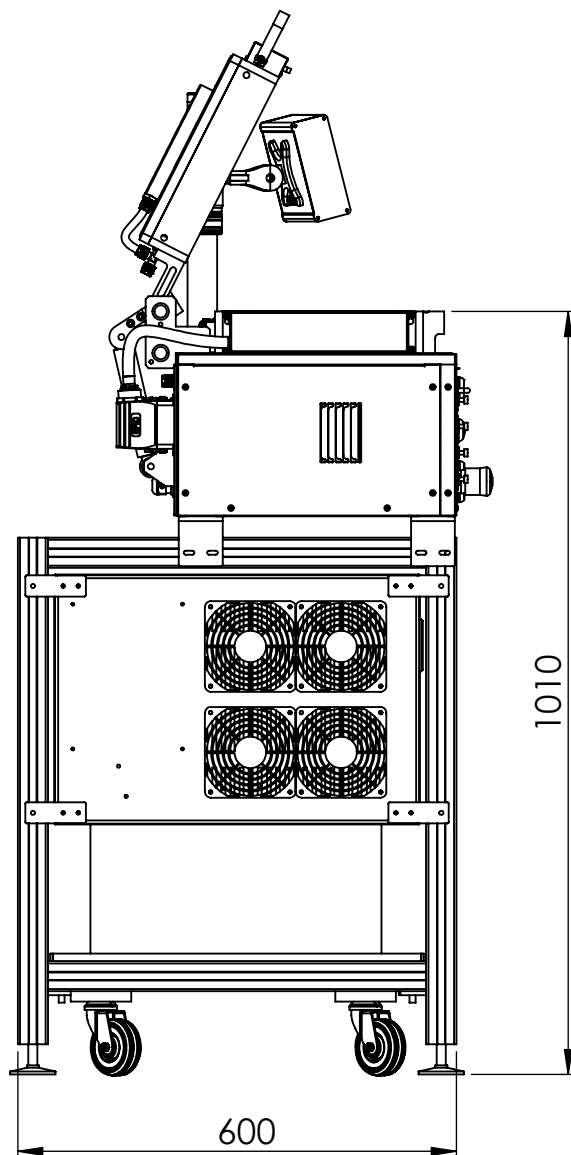

# VSU28 on Rack - Layout

(with water chiller and vacuum pump)

height up to 1900mm with  
3-color signal light