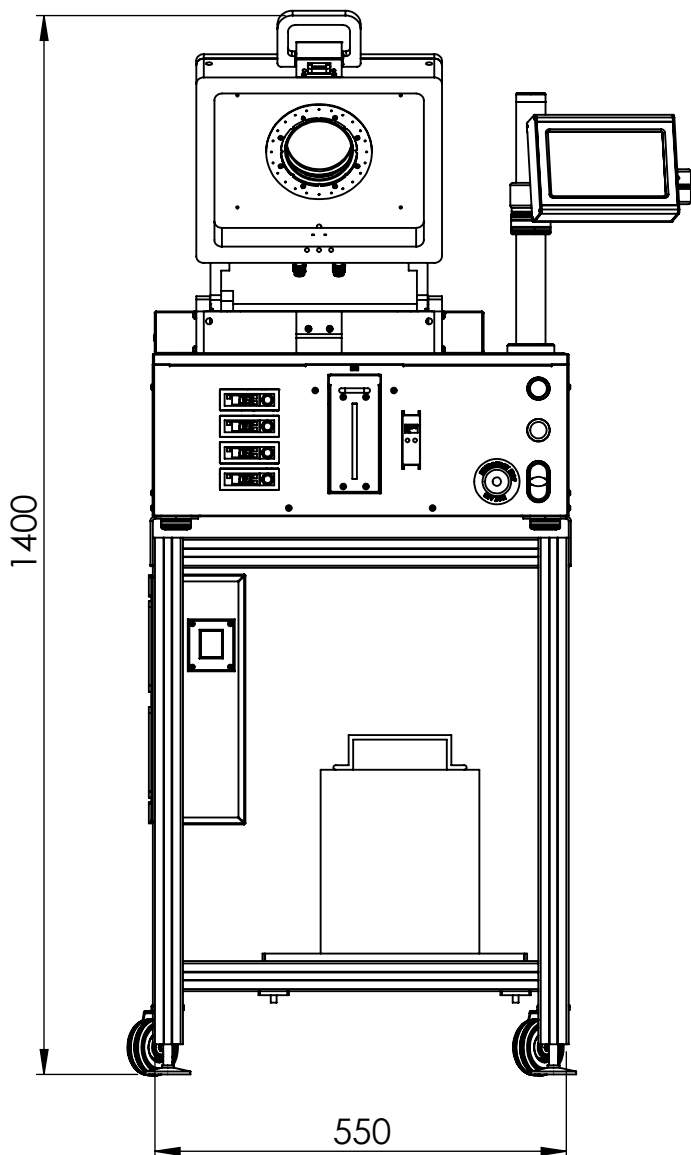

# VSU28 on Rack - Layout

(with water chiller and vacuum pump)

height up to 1900mm with  
3-color signal light