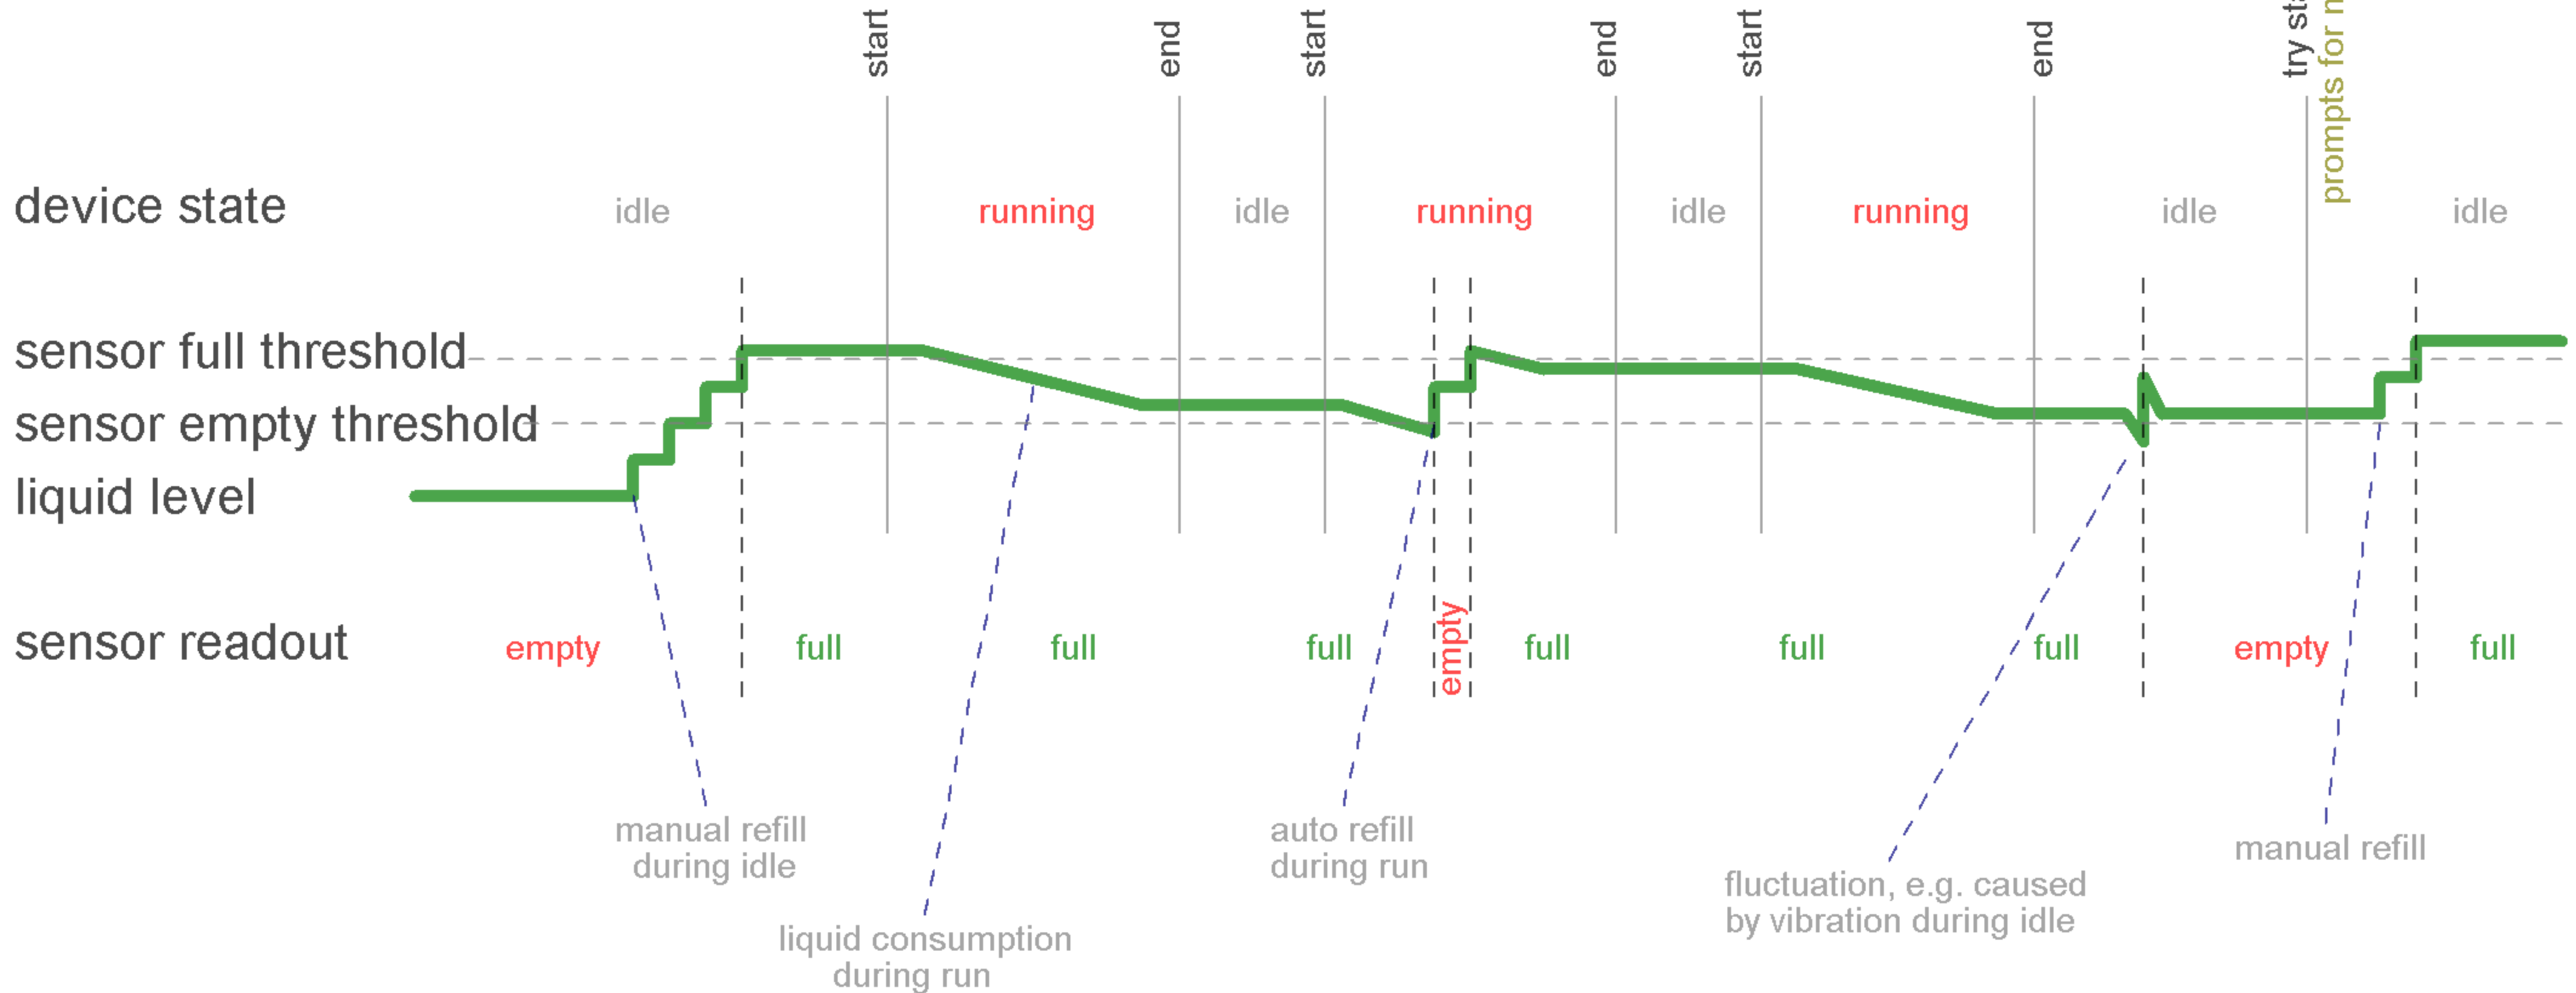

AUTO REFILL DIAGRAM

* device prompts for manual refill on recipe start if checkbox "B" in warnings menu is checked, else it starts with empty bubbler.